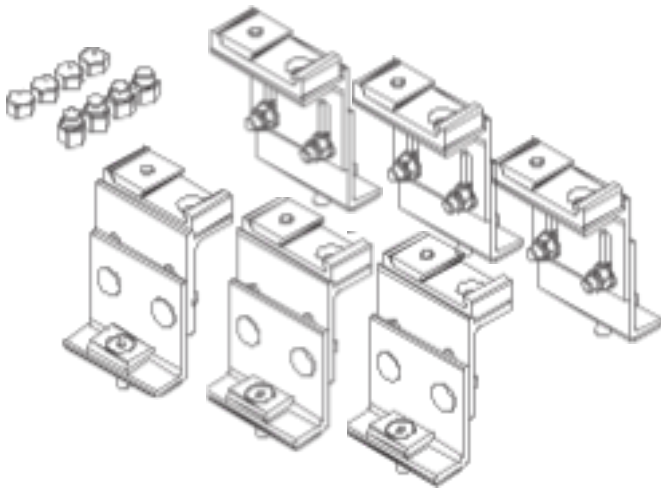

Bar-8050 QTY : 3

1350mm

Kit-8220 QTY : 3

If any components are missing or have been lost, please contact us, and we will arrange to send you replacements.

**Mountney Ltd**

MXL Centre, 6 Lombard Way, Banbury, OX16 4TJ