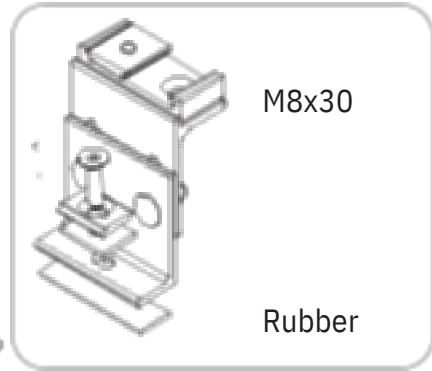

Bar-8050 QTY : 3

1350mm

Kit-8220 QTY : 3

If any components are missing or have been lost, please contact us, and we will arrange to send you replacements.

**Mountney Ltd**

MXL Centre, 6 Lombard Way, Banbury, OX16 4TJ