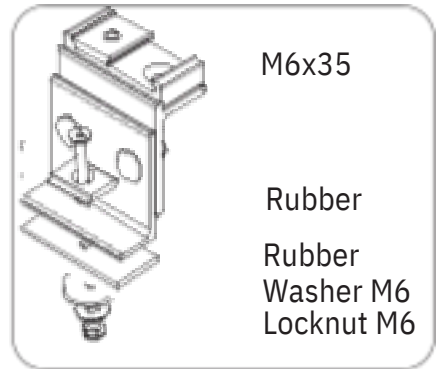

Bar-8050 QTY : 3

1350mm

Kit-8226 QTY : 3

If any components are missing or have been lost, please contact us, and we will arrange to send you replacements.

Mountney Ltd

MXL Centre, 6 Lombard Way, Banbury, OX16 4TJ