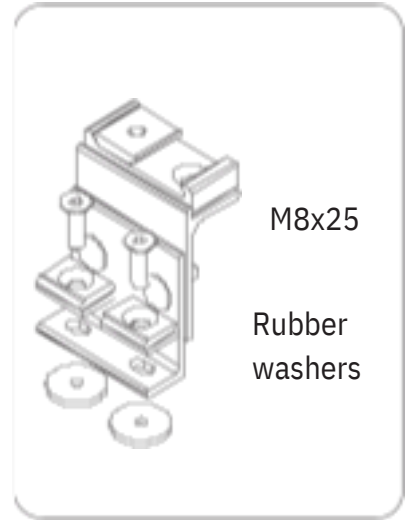

Bar-8060 QTY : 3
1500mm

Kit-8213 QTY : 2
Center-center distance : 44.5mm

Kit-8214 QTY : 1
Center-center distance : 39.5mm

If any components are missing or have been lost, please contact us, and we will arrange to send you replacements.