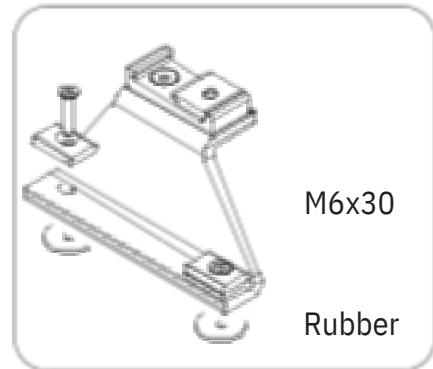

Bar-8080 QTY : 3
1700mm

Kit-8216 QTY : 3

If any components are missing or have been lost, please contact us, and we will arrange to send you replacements.

Mountney Ltd

MXL Centre, 6 Lombard Way, Banbury, OX16 4TJ