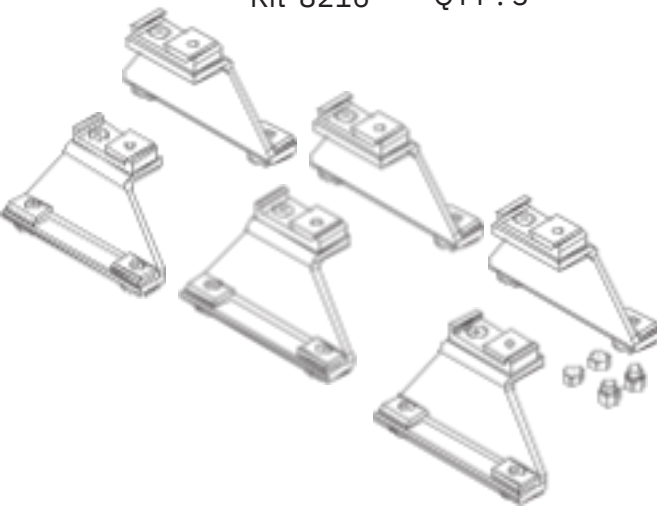

Bar-8080 QTY : 3
1700mm

Kit-8216 QTY : 3

If any components are missing or have been lost, please contact us, and we will arrange to send you replacements.

Mountney Ltd

MXL Centre, 6 Lombard Way, Banbury, OX16 4TJ