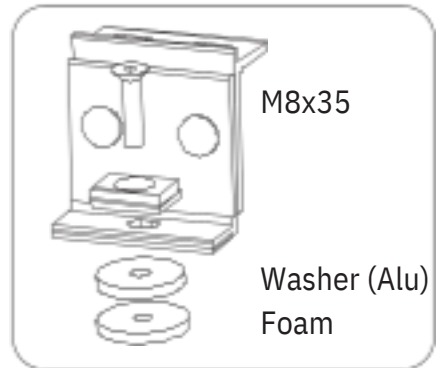

Bar-8040 QTY : 2
1250mm

Kit-8206 QTY : 2

If any components are missing or have been lost, please contact us, and we will arrange to send you replacements.

Mountney Ltd

MXL Centre, 6 Lombard Way, Banbury, OX16 4TJ