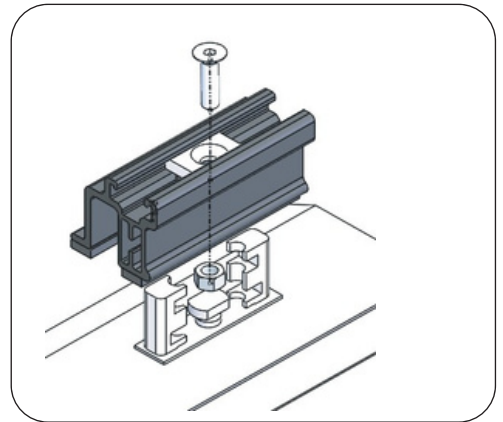

Bar-8080 QTY : 3
1700mm

Kit-8219 QTY : 3

If any components are missing or have been lost,
please contact us, and we will arrange to send you
replacements.

Mountney Ltd

MXL Centre, 6 Lombard Way, Banbury, OX16 4TJ