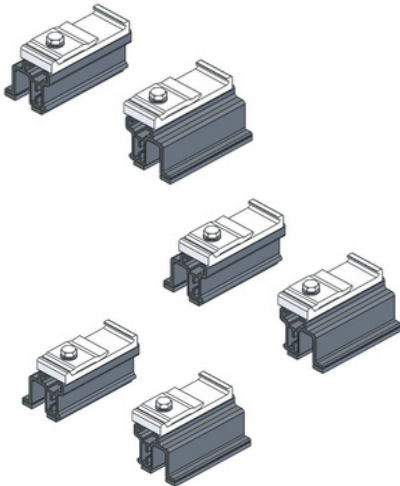

Bar-8080 QTY : 3
1700mm

Kit-8219 QTY : 3

If any components are missing or have been lost,
please contact us, and we will arrange to send you
replacements.

Mountney Ltd

MXL Centre, 6 Lombard Way, Banbury, OX16 4TJ