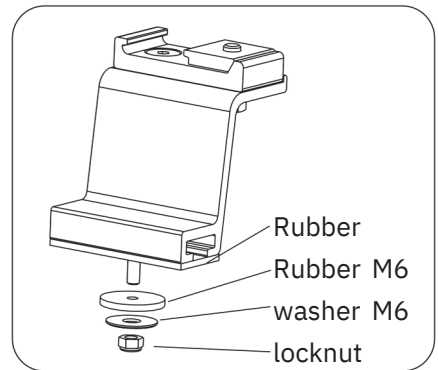

Bar-8060 QTY : 3

1500mm

Kit-8217 QTY : 3

If any components are missing or have been lost, please contact us, and we will arrange to send you replacements.

Mountney Ltd

MXL Centre, 6 Lombard Way, Banbury, OX16 4TJ