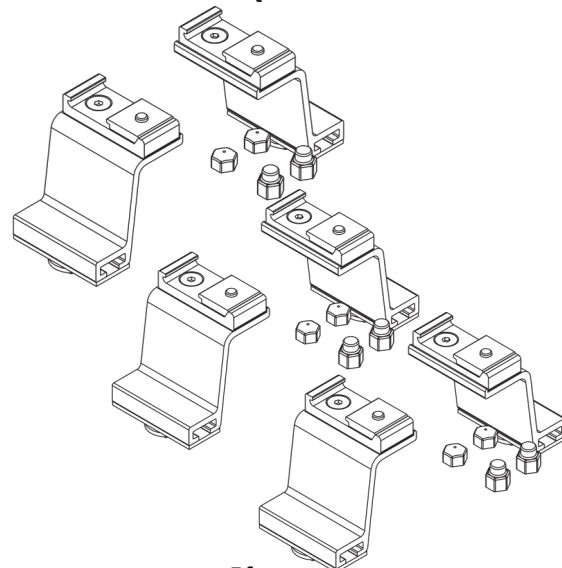

Bar-8060 QTY : 3

1500mm

Kit-8217 QTY : 3

If any components are missing or have been lost, please contact us, and we will arrange to send you replacements.

Mountney Ltd

MXL Centre, 6 Lombard Way, Banbury, OX16 4TJ