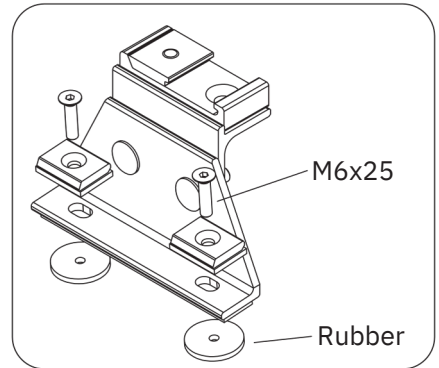

Bar-8060 QTY : 3
1500mm

Kit-8224 QTY : 3

If any components are missing or have been lost,
please contact us, and we will arrange to send you
replacements.

Mountney Ltd

MXL Centre, 6 Lombard Way, Banbury, OX16 4TJ