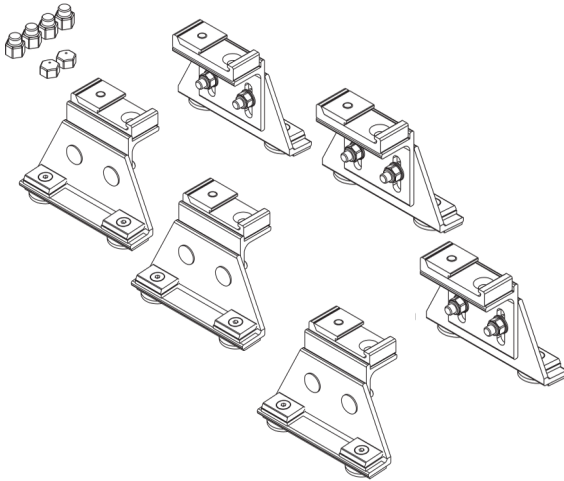

Bar-8060 QTY : 3
1500mm

Kit-8224 QTY : 3

If any components are missing or have been lost,
please contact us, and we will arrange to send you
replacements.

Mountney Ltd

MXL Centre, 6 Lombard Way, Banbury, OX16 4TJ