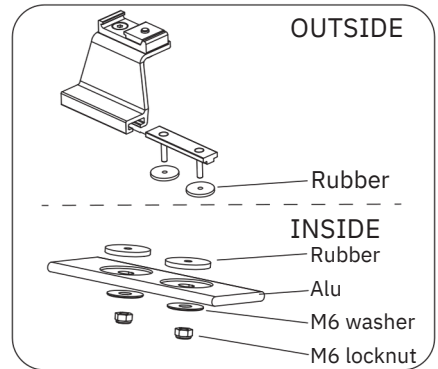

Bar-8060 QTY : 3
1500mm

Kit-8230 QTY : 3

If any components are missing or have been lost, please contact us, and we will arrange to send you replacements.

Mountney Ltd

MXL Centre, 6 Lombard Way, Banbury, OX16 4TJ