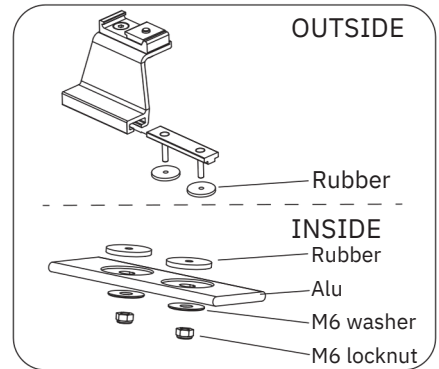

Bar-8080 QTY : 3

1700mm

Kit-8230 QTY : 3

If any components are missing or have been lost, please contact us, and we will arrange to send you replacements.

**Mountney Ltd**

MXL Centre, 6 Lombard Way, Banbury, OX16 4TJ